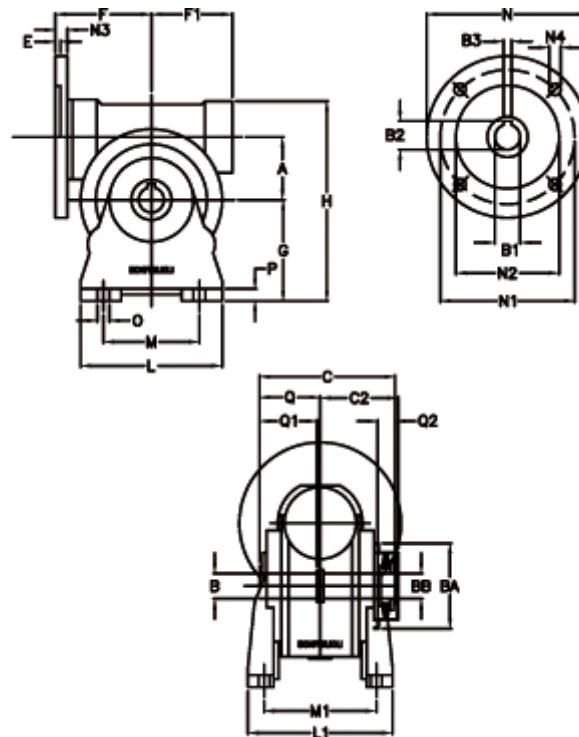

Article number: 390204902422316

Description: Worm Gear with Torque Limiter
VF 49-L1-A-24 P63B14

Measures

a = 49.50	C2 = 63,5	L1 = 124.0	O = 8.5
B = 25	Description = VF 49A-xx-63B14	m = 63	P = 12
B1 E7 = 11	E = 3.0	M1 = 98.5	Q = 51.0
B2 = 12.8	F = 70	N = 90	Q1 = 41
B3 H9 = 4	F1 = 63	N1 = 75	Q2 = 15
BA = 63	g = 82	N2 = 60	
BB H7 = 14	H = 162	N3 = 7.0	
C = 105	L = 110	N4 = 6	